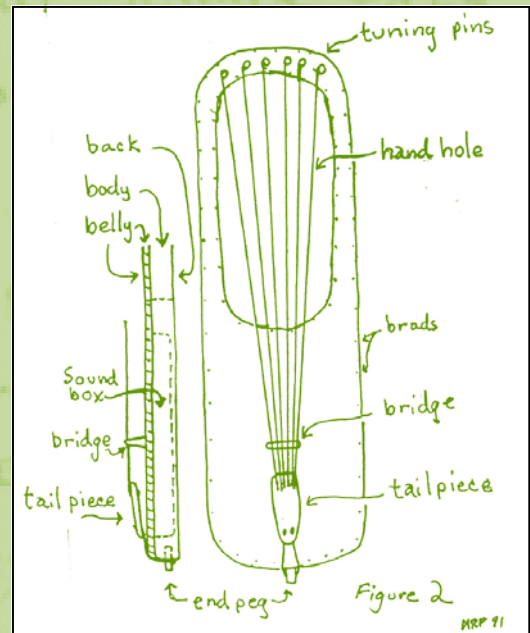

Dinner will be provided.

RSVP TO HEATHER.MARING@ASU.EDU

Open to ASU students, faculty, and staff

Image of the reconstructed Sutton Hoo lyre
(www.cs.vassar.edu)

*=*The Home of Robert Bjork.*

Contact Jennifer.Michaud@asu.edu for directions.